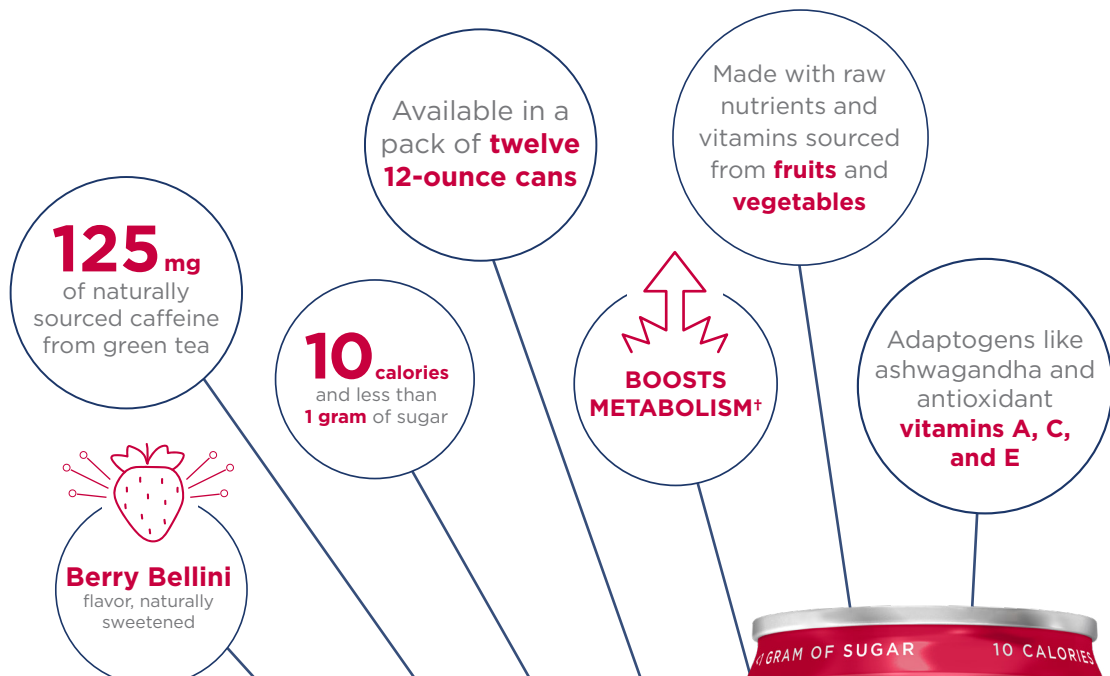

BĒA SPARKLING ENERGY DRINK

BOTANICAL ENERGY + ADAPTOGENS

- SF SOY-FREE
- GF GLUTEN-FREE
- DF DAIRY-FREE
- SV SUITABLE FOR VEGANS

IT'S NOT ENOUGH TO SIMPLY **SURVIVE** THE DAY...

You deserve to live with purpose, drive, and energy so you can accomplish your goals and be the healthy change you always dreamed of.

BĒA™ is a ready-to-drink beverage with 125 milligrams of naturally sourced caffeine, adaptogens, and raw nutrients and vitamins sourced from fruits and vegetables. It has a naturally sweet taste that makes it perfect to enjoy at home, in the office, or on the go so you can maximize your days and BE A healthy change.

PERFECT FOR:

- Those looking for a healthier caffeinated beverage option
- Anyone ages 16+ who has a busy lifestyle or just needs more energy