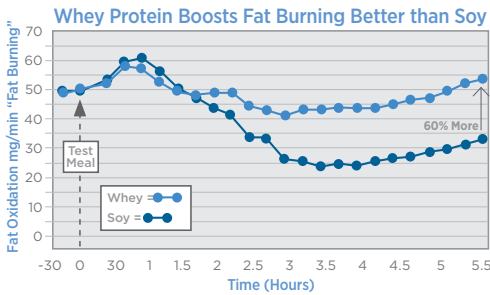

LEANER FASTER. STRONGER LONGER.

ISALEAN® PRO SHAKE is a complete meal replacement with a hearty dose of **36** grams of protein.

WHY YOU NEED ISALEAN PRO SHAKE:

WHAT IS ISALEAN PRO SHAKE?

IsaLean PRO Shake is our highest protein-per-serving meal replacement that offers delicious, specialized nutrition that is perfect for maximum lean muscle building and boosting metabolism. Each serving contains 36 grams of protein, energy-fueling carbohydrates, good fats, and vitamins and minerals making it a delicious, protein-rich meal replacement with complete nutrition.

HOW ISALEAN PRO SHAKE WORKS:

Lean muscle can help you achieve your health goals. Adults who want to build or maintain lean muscle need more quality protein throughout the day. Studies show that increased whey protein intake can help you stay full longer, boost muscle growth, and increase fat burning.

Whey protein has been proven to consistently deliver the best results for fat oxidation (aka "fat burning"). Acheson et al. 2011.

Perfect For:

- Athletes, active people, and teens, ages 12+
- Adults looking to prevent age-related muscle loss
- Those who want to bust through weight-loss plateaus