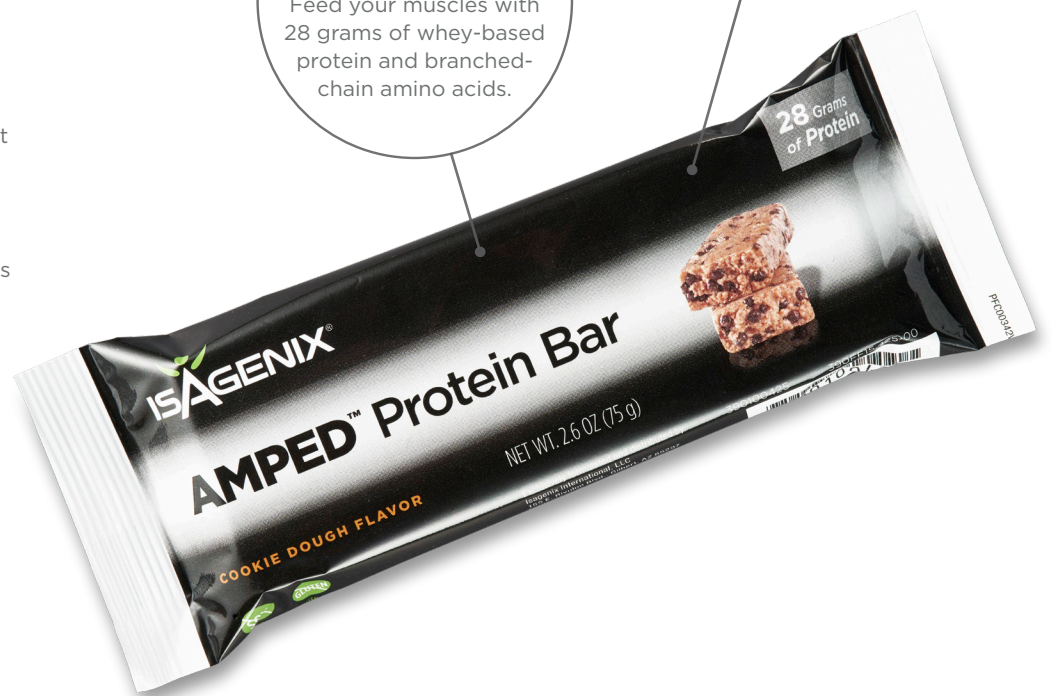

THE PINNACLE OF PERFORMANCE PROTEIN

AMPED PROTEIN BAR is convenient, delicious, and designed to support both performance and muscle recovery.

WHAT IS AMPED PROTEIN BAR?

If you are looking to support athletic performance or simply want to maintain your active lifestyle, AMPED Protein Bar can help you reach your full potential! This bar supplies the body with essential nutrients to help maximize workouts while also helping you achieve your daily protein needs.

KEY NUTRIENTS

Feed your muscles with 28 grams of whey-based protein and branched-chain amino acids.

CLEAN EATING

Each of these soy-free and gluten-free bars do not contain any artificial colors, flavors, or sweeteners.