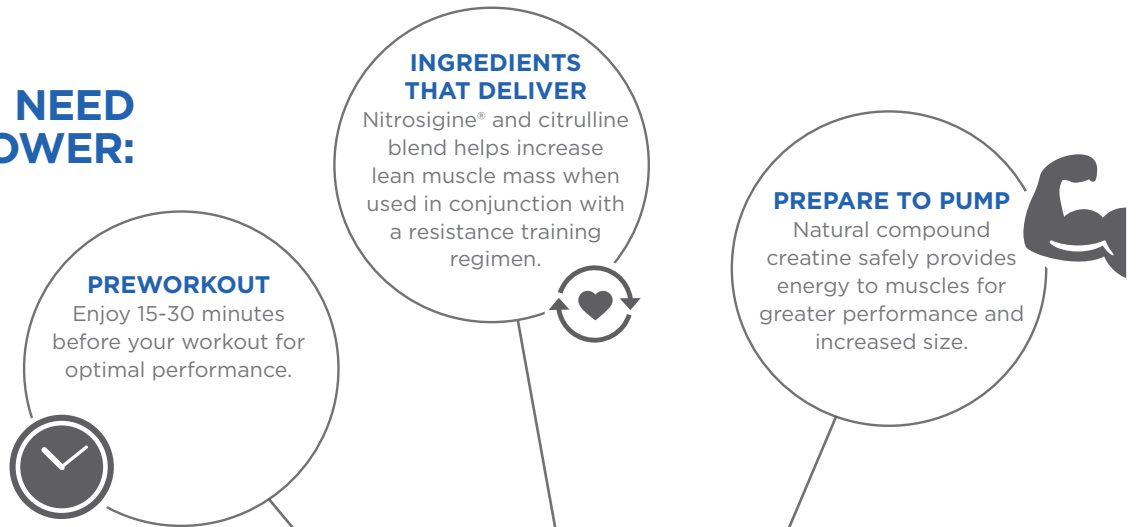

GEARED FOR GROWTH

AMPED™ Power is a preworkout supplement that delivers vital nutrients to your muscles for increased strength during exercise.

WHY YOU NEED AMPED POWER:

WHAT IS AMPED POWER?

AMPED Power is a preworkout compound of Nitrosigine®, creatine, and citrulline to maximize your performance so you can capitalize on every workout.

For more information, please contact your Isagenix Independent Associate:

Perfect for:

- Adults 18 and older
- Increasing muscle mass and performance

SOY-FREE
SANS SOYA

GLUTEN-FREE
SANS GLUTEN

DAIRY-FREE
SANS INGRÉDIENTS
LAITIERS